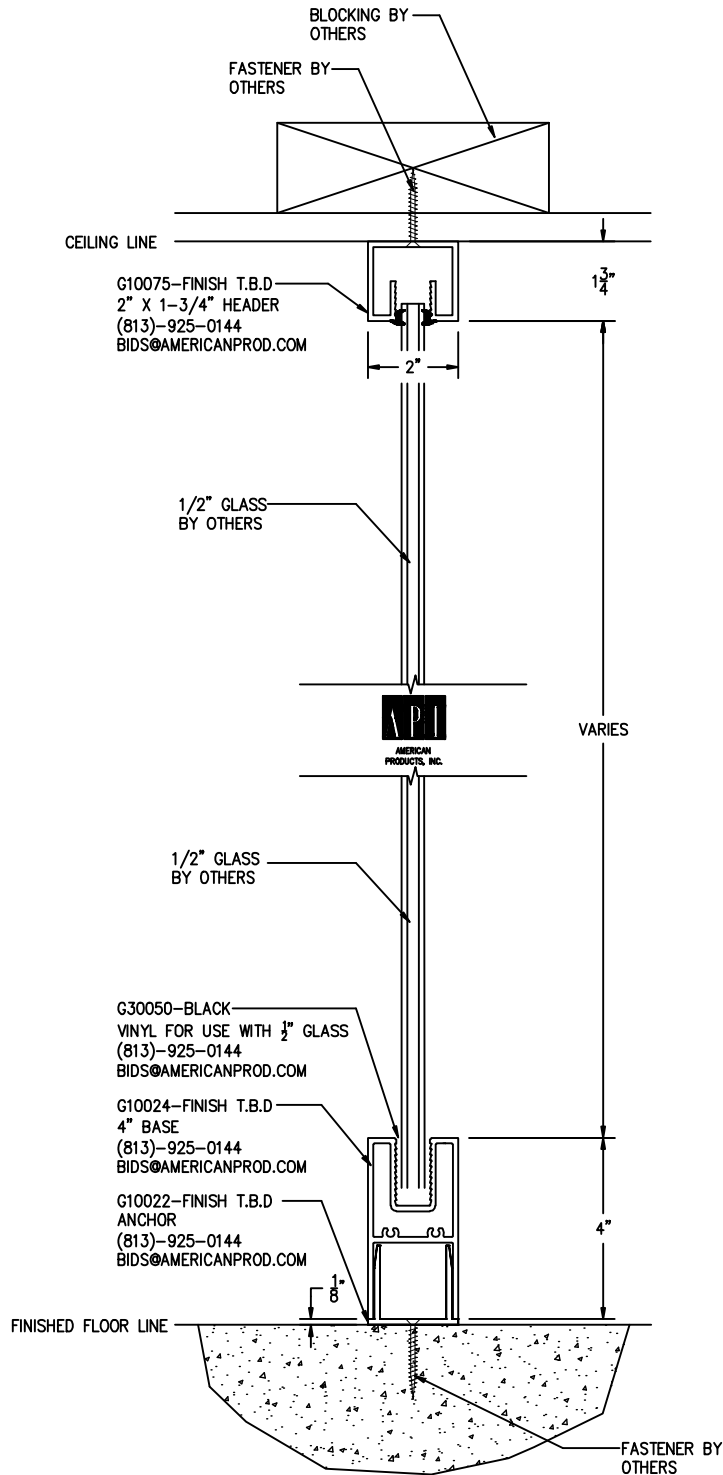

Customer: API In House

Assembly: 4" Header/ 4" Base

Scale: 1/4"=1"

Drawn By: SW

Date: 2-8-11

Sheet: 1 of 1

AMERICAN PRODUCTS, INC.

AMERICAN PRODUCTS, INC. (API)  
 12157 W. LINEBAUGH AVENUE #335  
 TAMPA, FL 33626  
 CONTACT: KERRI BEALS  
 PH (813)925-0144  
 WWW.AMERICANPROD.COM

Customer: API In House

Assembly: 1-3/4" Header / 4" Base

Scale: 1/4"=1"

Drawn By: SW

Date: 2-8-11

Sheet: 1 of 1

AMERICAN PRODUCTS, INC.

AMERICAN PRODUCTS, INC. (API)  
 12157 W. LINEBAUGH AVENUE #335  
 TAMPA, FL 33626  
 CONTACT: KERRI BEALS  
 PH (813)925-0144  
 WWW.AMERICANPROD.COM

Customer: API In House

Assembly: 1-3/4" Header / 6" Base

Scale: 1/4"=1"

Drawn By: SW

Date: 12-03-10

Sheet: 1 of 1

AMERICAN PRODUCTS, INC.

AMERICAN PRODUCTS, INC. (API)  
 12157 W. LINEBAUGH AVENUE #335  
 TAMPA, FL 33626  
 CONTACT: KERRI BEALS  
 PH (813)925-0144  
 WWW.AMERICANPROD.COM

Customer: API In House

Assembly: 1-3/4" Header/2" Intermediate/4" Base

Scale: 1/4"=1"

Drawn By: SW

Date: 12-03-10

Sheet: 1 of 1

AMERICAN PRODUCTS, INC.

AMERICAN PRODUCTS, INC. (API)  
 12157 W. LINEBAUGH AVENUE #335  
 TAMPA, FL 33626  
 CONTACT: KERRI BEALS  
 PH (813)925-0144  
 WWW.AMERICANPROD.COM