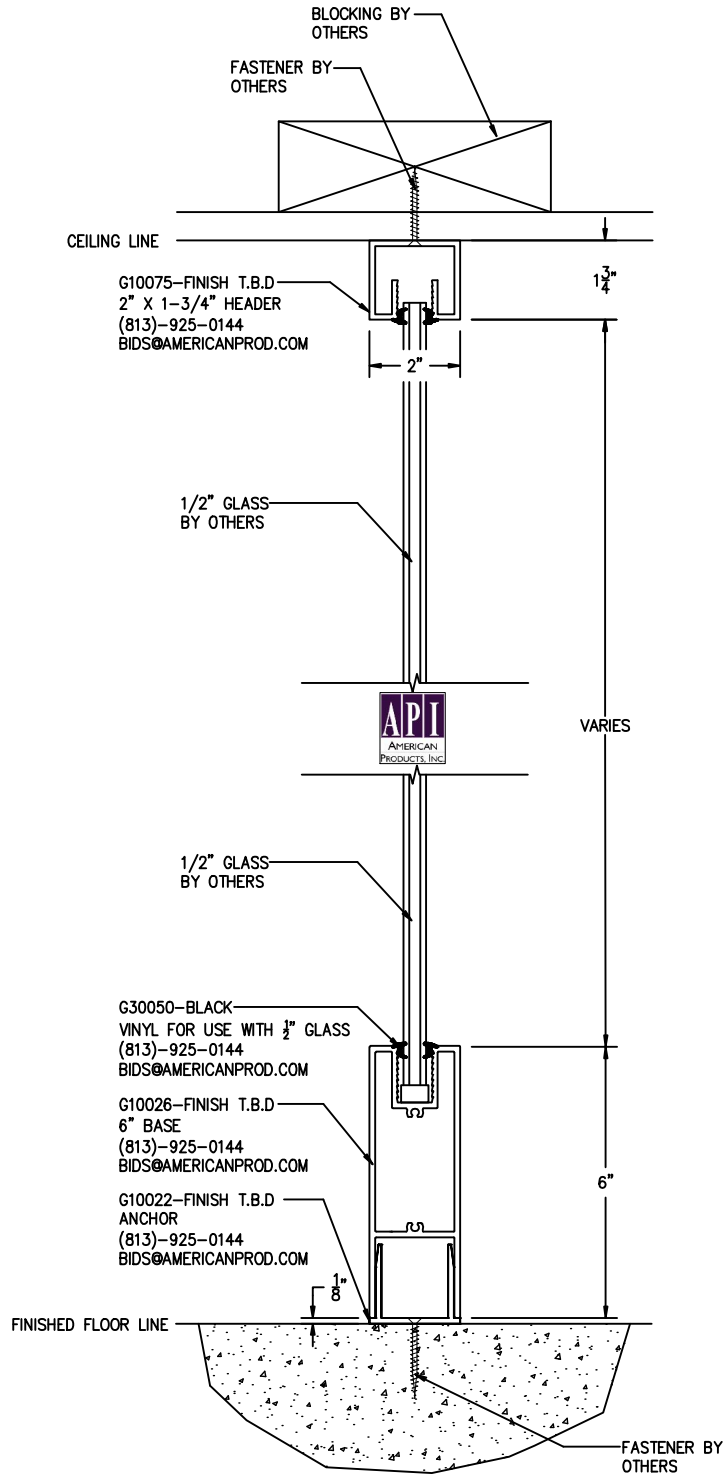

Customer: API In House

Assembly: 4" Header/ 4" Base

Scale: 1/4"=1"

Drawn By: SW

Date: 2-8-11

Sheet: 1 of 1

AMERICAN PRODUCTS, INC.

AMERICAN PRODUCTS, INC. (API)  
 12157 W. LINEBAUGH AVENUE #335  
 TAMPA, FL 33626  
 CONTACT: KERRI BEALS  
 PH (813)925-0144  
 WWW.AMERICANPROD.COM

Customer: API In House

Assembly: 1-3/4" Header / 4" Base

Scale: 1/4"=1"

Drawn By: SW

Date: 2-8-11

Sheet: 1 of 1

AMERICAN PRODUCTS, INC.

AMERICAN PRODUCTS, INC. (API)  
 12157 W. LINEBAUGH AVENUE #335  
 TAMPA, FL 33626  
 CONTACT: KERRI BEALS  
 PH (813)925-0144  
 WWW.AMERICANPROD.COM

Customer: API In House

Assembly: 1-3/4" Header / 6" Base

Scale: 1/4"=1"

Drawn By: SW

Date: 12-03-10

Sheet: 1 of 1

AMERICAN PRODUCTS, INC.

AMERICAN PRODUCTS, INC. (API)  
 12157 W. LINEBAUGH AVENUE #335  
 TAMPA, FL 33626  
 CONTACT: KERRI BEALS  
 PH (813)925-0144  
 WWW.AMERICANPROD.COM