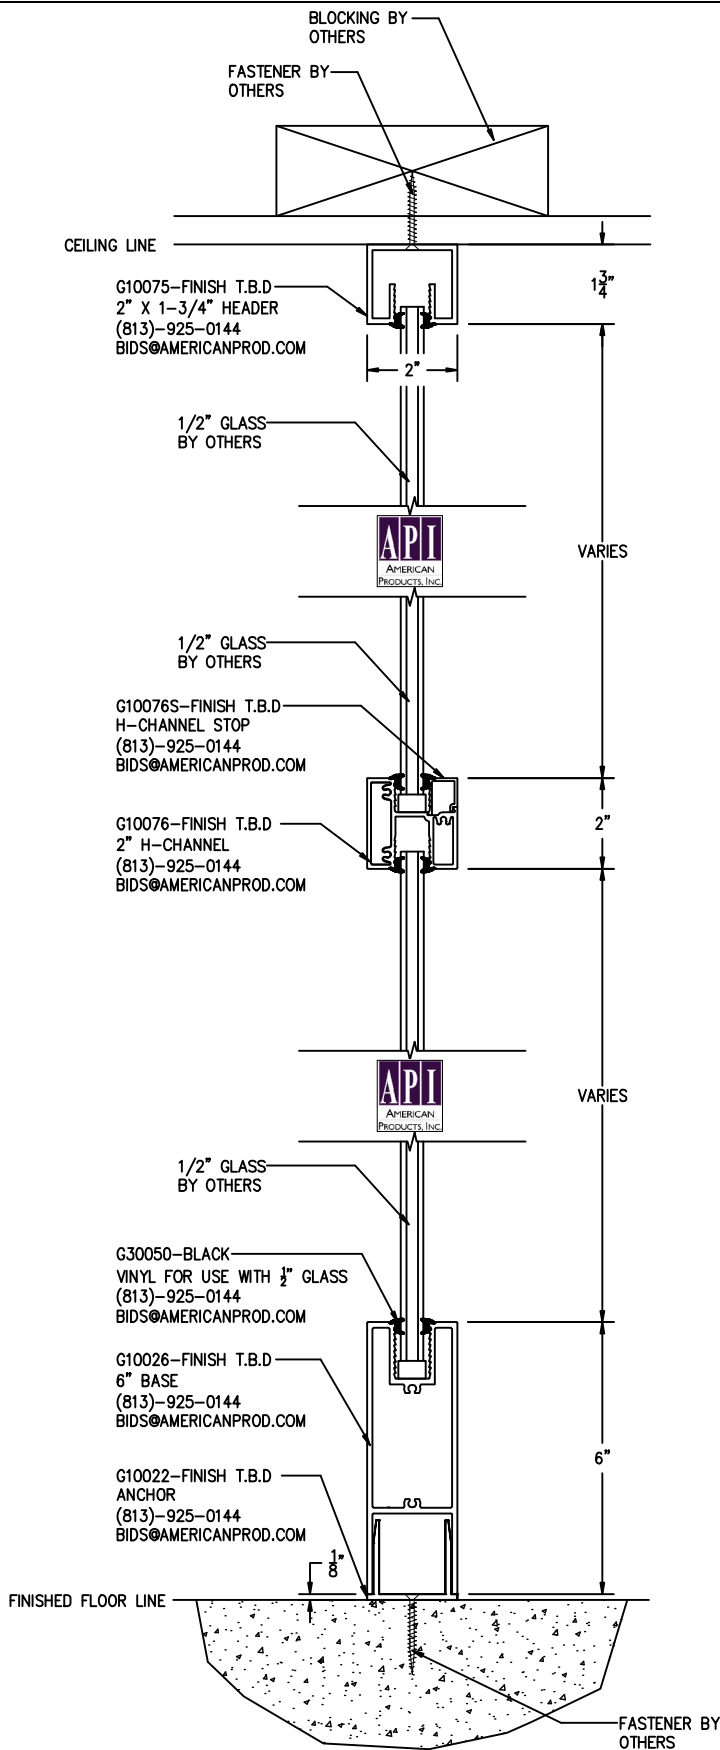

Customer: API In House

Assembly: 1-3/4" Header / 6" Base

Scale: 1/4"=1"

Drawn By: SW

Date: 12-03-10

Sheet: 1 of 1

AMERICAN PRODUCTS, INC.

AMERICAN PRODUCTS, INC. (API)  
 12157 W. LINEBAUGH AVENUE #335  
 TAMPA, FL 33626  
 CONTACT: KERRI BEALS  
 PH (813)925-0144  
 WWW.AMERICANPROD.COM

Customer: API In House

Assembly: 1-3/4" Header/2" Intermediate/4" Base

Scale: 1/4"=1"

Drawn By: SW

Date: 12-03-10

Sheet: 1 of 1

AMERICAN PRODUCTS, INC.

AMERICAN PRODUCTS, INC. (API)  
 12157 W. LINEBAUGH AVENUE #335  
 TAMPA, FL 33626  
 CONTACT: KERRI BEALS  
 PH (813)925-0144  
 WWW.AMERICANPROD.COM

API Recommends that this note appear with storefront elevations and section view details in your blueprints.

Storefront and related materials provided by American Products, Inc. (API). No substitutions without written consent from store owner/Architect. API (813)925-0144

Customer: API In House

Assembly: 1-3/4" Header/2" Intermediate/6" Base

Scale: 1/4"=1"

Drawn By: SW

Date: 12-03-10

Sheet: 1 of 1

AMERICAN PRODUCTS, INC.

AMERICAN PRODUCTS, INC. (API)  
 12157 W. LINEBAUGH AVENUE #335  
 TAMPA, FL 33626  
 CONTACT: KERRI BEALS  
 PH (813)925-0144  
 WWW.AMERICANPROD.COM