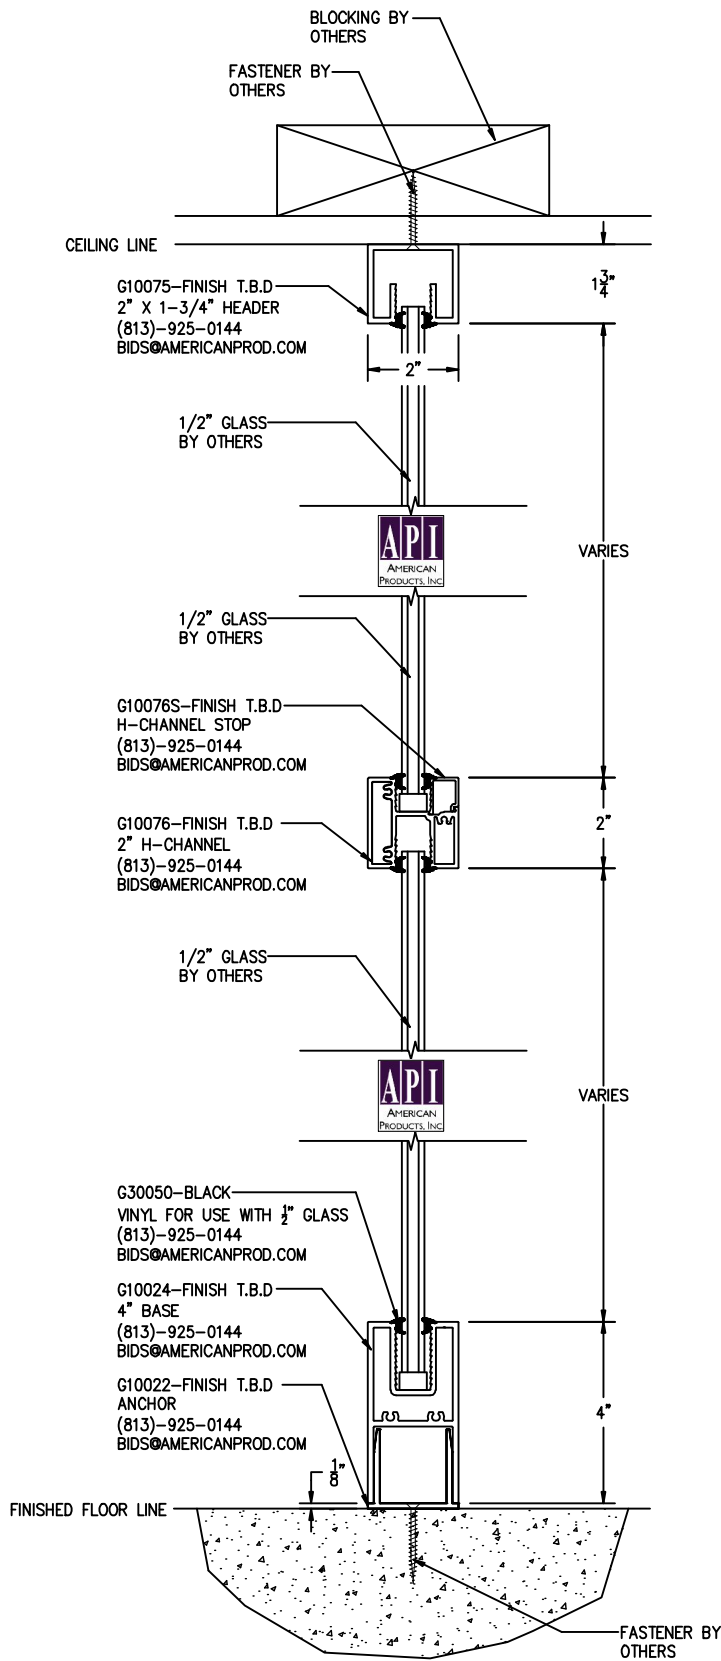

Customer: API In House

Assembly: 1-3/4" Header / 4" Base

Scale: 1/4"=1"

Drawn By: SW

Date: 2-8-11

Sheet: 1 of 1

AMERICAN PRODUCTS, INC.

AMERICAN PRODUCTS, INC. (API)  
 12157 W. LINEBAUGH AVENUE #335  
 TAMPA, FL 33626  
 CONTACT: KERRI BEALS  
 PH (813)925-0144  
 WWW.AMERICANPROD.COM

Customer: API In House

Assembly: 1-3/4" Header / 6" Base

Scale: 1/4"=1"

Drawn By: SW

Date: 12-03-10

Sheet: 1 of 1

AMERICAN PRODUCTS, INC.

AMERICAN PRODUCTS, INC. (API)  
 12157 W. LINEBAUGH AVENUE #335  
 TAMPA, FL 33626  
 CONTACT: KERRI BEALS  
 PH (813)925-0144  
 WWW.AMERICANPROD.COM

API Recommends that this note appear with storefront elevations and section view details in your blueprints.

Storefront and related materials provided by American Products, Inc. (API). No substitutions without written consent from store owner/Architect. API (813)925-0144

Customer: API In House

Assembly: 1-3/4" Header/2" Intermediate/4" Base

Scale: 1/4"=1"

Drawn By: SW

Date: 12-03-10

Sheet: 1 of 1

AMERICAN PRODUCTS, INC.

AMERICAN PRODUCTS, INC. (API)  
 12157 W. LINEBAUGH AVENUE #335  
 TAMPA, FL 33626  
 CONTACT: KERRI BEALS  
 PH (813)925-0144  
 WWW.AMERICANPROD.COM